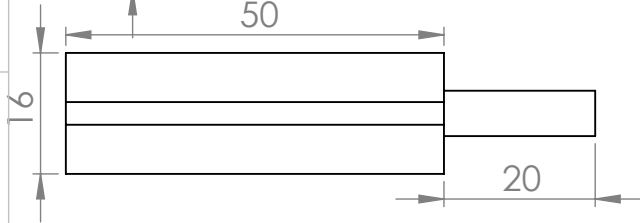

Wall

Post

Matrix 8*8

Maze Ground Matrix 16*16

Start Place :

1,1

Finish Place :

8,8 - 8,9 - 9,8 - 9,9

Unit :
milli meter

Designer :
Hamid Davoodi Shandiz

REVISION 1.0.2.1

**Schematic
MicroMouse Match Ground
MicroMouse**

A4
2011