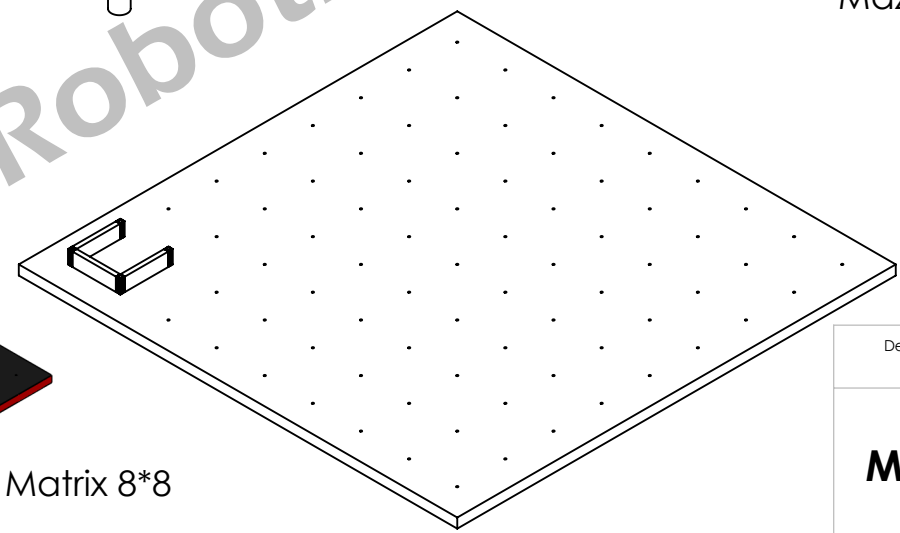

Wall

Post

Matrix 8*8

Maze Ground Matrix 16*16

Start Place :

1,1

Finish Place :

8,8 - 8,9 - 9,8 - 9,9

Unit :
milli meter

Designer :
Hamid Davoodi Shandiz

REVISION 1.0.2.1

**Schematic
MicroMouse Match Ground
MicroMouse**

A4
2011