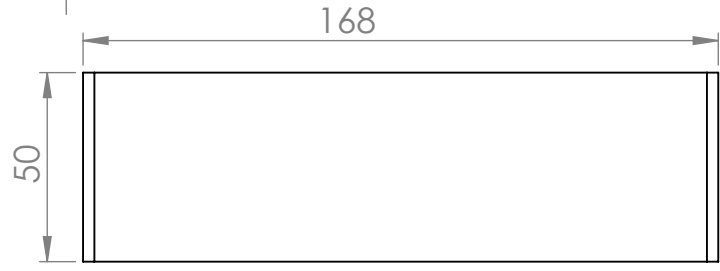

Wall

Post

Matrix 8*8

Maze Ground Matrix 16*16

Start Place :

1,1

Finish Place :

8,8 - 8,9 - 9,8 - 9,9

Unit :
milli meter

Designer :
Hamid Davoodi Shandiz

REVISION 1.0.2.1

**Schematic
MicroMouse Match Ground
MicroMouse**

A4
2011