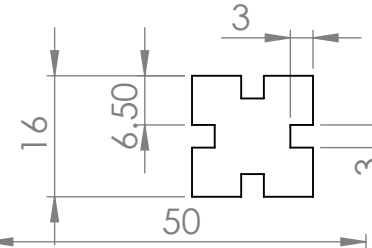

Wall

Post

Matrix 8*8

Maze Ground Matrix 16*16

Start Place :

1,1

Finish Place :

8,8 - 8,9 - 9,8 - 9,9

Unit :
milli meter

Designer :
Hamid Davoodi Shandiz

REVISION 1.0.2.1

**Schematic
MicroMouse Match Ground
MicroMouse**

A4
2011